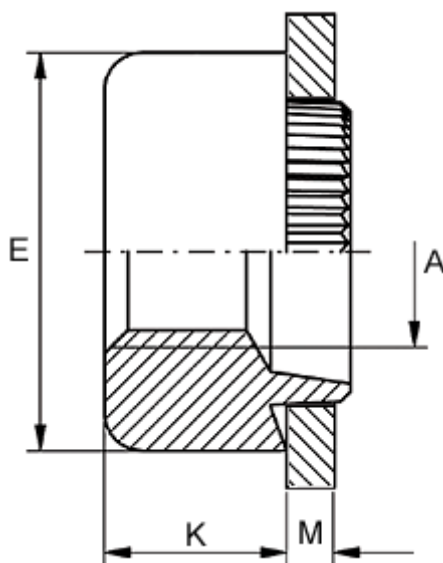

Article number: 12730000020800

Description: KLEE-coil 730 000 020.800
M2 Brass

Measures

Female thread A	= M2
Height K	= 2.0
Outer diameter E	= 5.0
Plate thickness	= 2.6 to 2.8
Recommended bore diameter +0.05	= 4.0